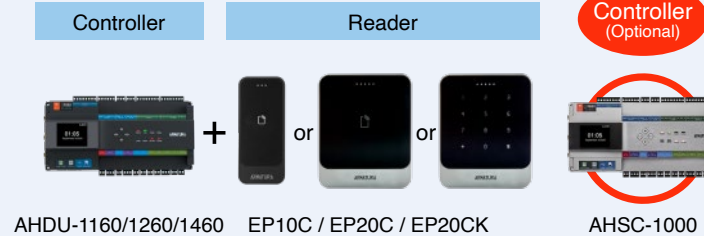

ARMATURA

Card Mode
Present your smartphone to the reader like an access card

Remote Mode
Verify on the reader by clicking a button in the Armatura ID app

QR Code Mode
Present your QR Code and get access

Credential Selection

Credential Combination 1

RFID Card + Remote + Card

Suggested Product Combination

Credential Combination 2

RFID Card + Remote + Card + Fingerprint

Suggested Product Combination

Credential Combination 3

RFID Card + Remote + Card + QR Code

OmniAC20/ OmniAC30

 IP68 Waterproof

EP10C/ EP20 Series

MADE IN THAILAND 

 4 States Suprvised and Progamable Inputs

AHSC1000/ AHDU Series/ AHEB Series

 Intelligent Power Monitoring

AHSC1000/ AHDU Series/ AHEB Series