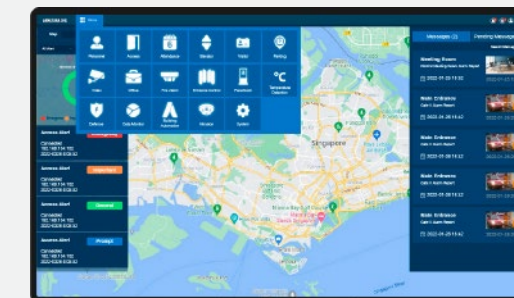

Suggested Product Combination

Credential Combination 4

RFID Card + QR Code + Face + Palm

Suggested Product Combination

ARMATURA

MADE IN THAILAND

Selection Guide

ARMATURA