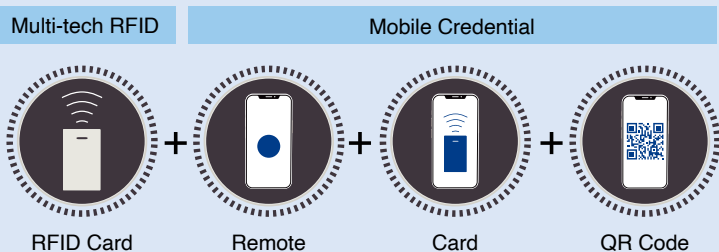

ARMATURA

Card Mode
Present your smartphone to the reader like an access card

Remote Mode
Verify on the reader by clicking a button in the Armatura ID app

QR Code Mode
Present your QR Code and get access

Credential Selection

Credential Combination 1

RFID Card + Remote + Card

Suggested Product Combination

Credential Combination 2

RFID Card + Remote + Card + Fingerprint

Suggested Product Combination

Credential Combination 3

RFID Card + Remote + Card + QR Code

Suggested Product Combination

Credential Combination 4

RFID Card + QR Code + Face + Palm

Suggested Product Combination

ARMATURA

MADE IN THAILAND

Selection Guide

ARMATURA