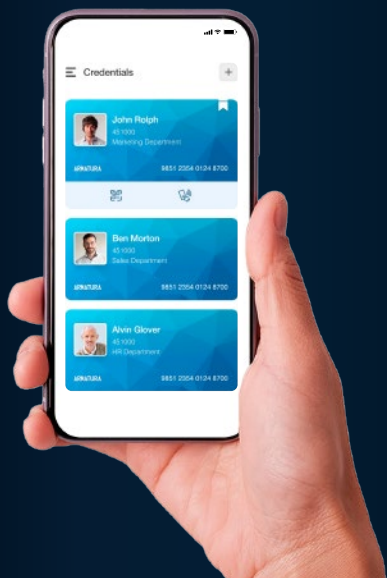

ARMATURA

Card Mode
Present your smartphone to the reader like an access card

Remote Mode
Verify on the reader by clicking a button in the Armatura ID app

QR Code Mode
Present your QR Code and get access

Credential Selection

Credential Combination 1

RFID Card + Remote + Card

Suggested Product Combination

Credential Combination 2

RFID Card + Remote + Card + Fingerprint

Suggested Product Combination

Credential Combination 3

RFID Card + Remote + Card + QR Code

Suggested Product Combination

Credential Combination 4

RFID Card + QR Code + Face + Palm

Suggested Product Combination

ARMATURA

MADE IN THAILAND

Selection Guide

ARMATURA