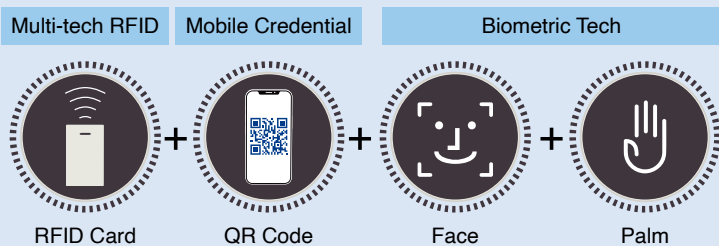

ARMATURA

Card Mode
Present your smartphone to the reader like an access card

Remote Mode
Verify on the reader by clicking a button in the Armatura ID app

QR Code Mode
Present your QR Code and get access

Credential Selection

Credential Combination 1

RFID Card + Remote + Card

Suggested Product Combination

Credential Combination 2

RFID Card + Remote + Card + Fingerprint

Suggested Product Combination

Credential Combination 3

RFID Card + Remote + Card + QR Code

Suggested Product Combination

Credential Combination 4

RFID Card + QR Code + Face + Palm

Suggested Product Combination

ARMATURA

MADE IN THAILAND

Selection Guide

ARMATURA

OmniAC20/ OmniAC30

 IP68 Waterproof

EP10C/ EP20 Series

MADE IN THAILAND 

 4 States Suprvised and Progamable Inputs

AHSC1000/ AHDU Series/ AHEB Series

 Intelligent Power Monitoring

AHSC1000/ AHDU Series/ AHEB Series