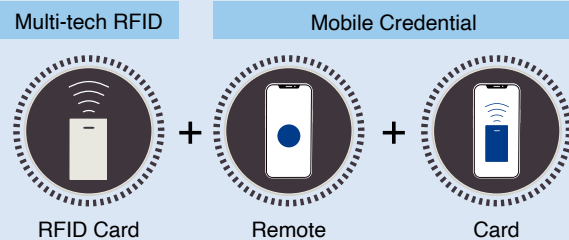

ARMATURA

Card Mode
Present your smartphone to the reader like an access card

Remote Mode
Verify on the reader by clicking a button in the Armatura ID app

QR Code Mode
Present your QR Code and get access

Credential Selection

Credential Combination 1

RFID Card + Remote + Card

Suggested Product Combination

Credential Combination 2

RFID Card + Remote + Card + Fingerprint

Suggested Product Combination

Credential Combination 3

RFID Card + Remote + Card + QR Code

Suggested Product Combination

Credential Combination 4

RFID Card + QR Code + Face + Palm

Suggested Product Combination

ARMATURA

MADE IN THAILAND

Selection Guide

ARMATURA

OmniAC20/ OmniAC30

 IP68 Waterproof

EP10C/ EP20 Series

MADE IN THAILAND 

 4 States Suprvised and Progamable Inputs

AHSC1000/ AHDU Series/ AHEB Series

 Intelligent Power Monitoring

AHSC1000/ AHDU Series/ AHEB Series