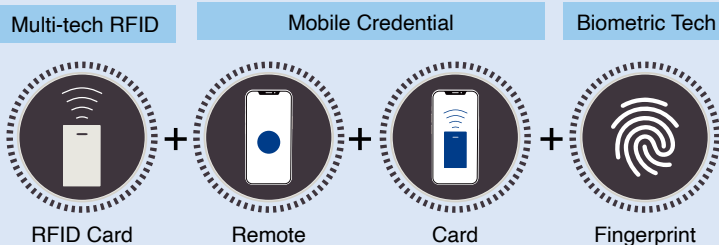

ARMATURA

Card Mode
Present your smartphone to the reader like an access card

Remote Mode
Verify on the reader by clicking a button in the Armatura ID app

QR Code Mode
Present your QR Code and get access

Credential Selection

Credential Combination 1

RFID Card + Remote + Card

Suggested Product Combination

Credential Combination 2

RFID Card + Remote + Card + Fingerprint

Suggested Product Combination

Credential Combination 3

RFID Card + Remote + Card + QR Code

Suggested Product Combination

Credential Combination 4

RFID Card + QR Code + Face + Palm

Suggested Product Combination

ARMATURA

MADE IN THAILAND

Selection Guide

ARMATURA

OmniAC20/ OmniAC30

 IP68 Waterproof

EP10C/ EP20 Series

MADE IN THAILAND 

 4 States Suprvised and Progamable Inputs

AHSC1000/ AHDU Series/ AHEB Series

 Intelligent Power Monitoring

AHSC1000/ AHDU Series/ AHEB Series