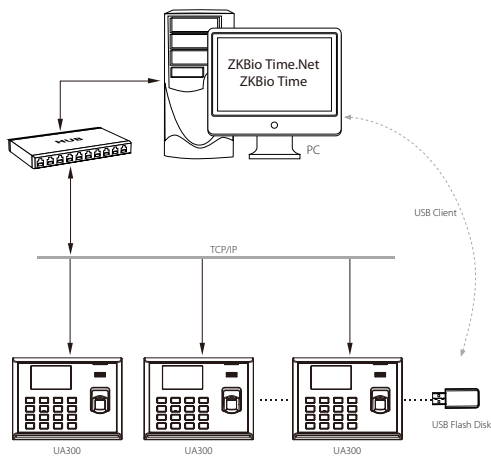

Specifications

Fingerprint Capacity	3,000 (1:N)
Card Capacity	10,000 (Optional)
Record Capacity	100,000
Display	2.8-inch TFT Screen
Communication	TCP/IP, USB-host / Client(Optional)
Standard Functions	Webserver, SMS, Automatic Status Switch, Self-Service Query, Workcode, T9 Input, 14-digit User ID, DST, Schedule Bell
Optional Functions	ID / IC / HID, External Printer and Bell, Photo ID, ADMS
Software	ZKBio Time. Net, ZKBio Time
Power Supply	DC 5V 0.8A
Verification Speed	≤0.5 sec
Operating Temp.	0 °C- 45 °C
Operating Humidity	20%-80%
Dimension	180 × 135 × 37 mm (Length × Width × Thickness)
Net Weight	0.70 kg

Configuration

What's in the Box

USB Cable

ZKTeco Inc.

ZK Mansion, Wuhe Rd, Gangtou, Bantian, Buji Town,
Longgang District, Shenzhen China 518129
Tel: 86-755-8960 2345/46/47/48
E-mail: sales@zkteco.com
www.zkteco.com

Global Offices:

USA: +1 732-412-6007
EU: +34 916532891
Brazil: +55 31 2515-8326
Thailand: +66-027199154
Mexico: +52-55-52928418

South Africa: +27 12 259 1047
Egypt: +201110444134
Dubai: +971 4 6091 310
India: +91 8123536788
Indonesia: +62 21 2921 8949

Vietnam : +84-0169-5813007
Philippines: +63 9084118832
Russia: +8 915 178-46-81