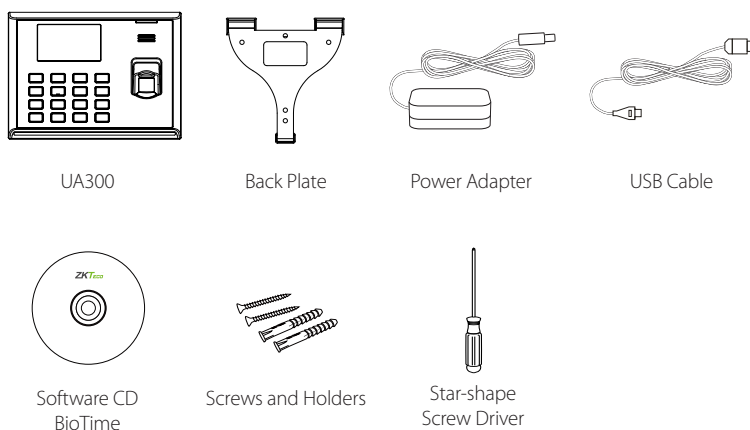

What's in the Box

ZKTeco Middle East
E-mail: zk_me@zkteco.com
www.zkteco.me