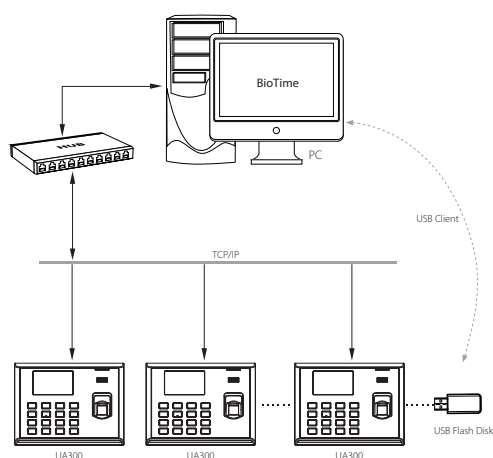

Specifications

Fingerprint Capacity	3,000
ID Card Capacity	10,000 (Optional)
Record Capacity	100,000
Display	3-inch Screen
Communication	TCP/IP, RS232/485, USB (host & client)
Standard Functions	Web Server, Short Message, Automatic Status Switch, Self-Service Query, Work Code, T9 input, 9 Digits User ID, DST, Schedule Bell, ADMS
Optional Functions	ID/Mifare Card, External Printer
Software	BioTime
Power Supply	DC 5V 2A
Verification Speed	≤0.5 sec
Operating Temp.	0 °C- 45 °C
Operating Humidity	20%-80%
Dimension	180 × 135 × 37 mm (Length × Width × Thickness)
Net Weight	0.70 kg

Configuration