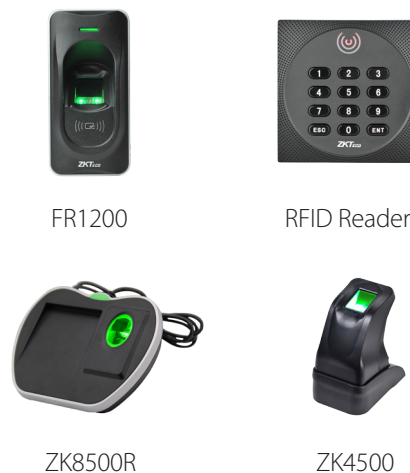

ZKTeco Inc.

ZK Mansion, Wuhe Rd, Gangtuo, Bantian, Buji Town,
Longgang District, Shenzhen China 518129
Tel: 86-755-8960 2345/46/47/48
E-mail: sales@zkteco.com
www.zkteco.com

Global Offices:

USA: +1 732-412-6007
EU: +34 916532891
Brazil: +55 31 2515-8326
Thailand: +66-027199154
Mexico: +52-55-52928418

South Africa: +27 12 259 1047
Egypt: +201110444134
Dubai: +971 4 6091 310
India: +91 8123536788
Indonesia: +62 21 2921 8949

Vietnam : +84-0169-5813007
Philippines: +63 9084118832
Russia: +8 915 178-46-81