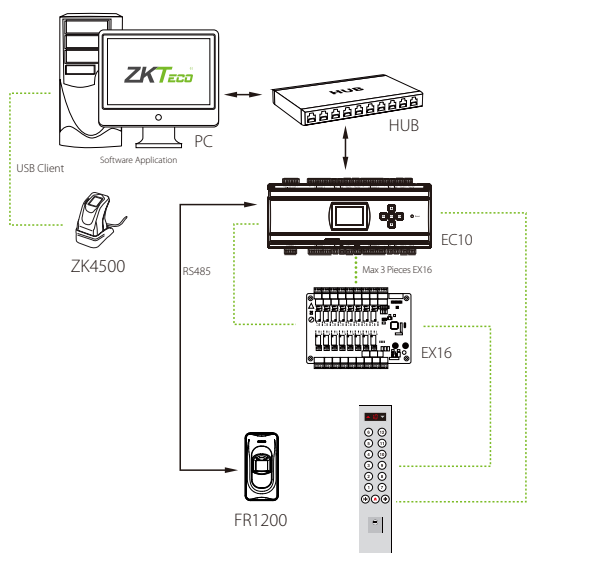

Specifications

EC10	
Floor Button Control Relay	10
Fingerprint Capacity	3000
RFID Card Capacity	30,000
Event Capacity	100,000
Power Supply	12V DC 1A
Communication to PC	TCP/IP, RS485
Communication to EX16	RS485
Number of supported EX16	3
Dimension(LxDxH)	242mmx95mmx60mm
Net weight	0.8Kg
EX16	
Floor Button Control Relay	16
Communication to EC10	RS485
RS485 address	Set by DIP switch
Power Supply	12V DC 1A
Dimension (LxDxH)	160mmx106mm
Net weight	0.2Kg

Configuration

Optional Accessories