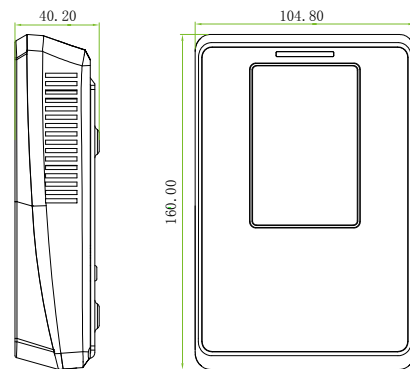

### Feature

- 3-inch TFT color display and touch screen for ease of operation and enrich user experience
- Embedded with PULL firmware which is standard with ZKAccess3.5 management software
- Incorporate with EM card reader and optional Mifare card reader
- Store up to 30,000 cards and 100,000 records
- Relay outputs for electric lock and alarm; Digital inputs for door status sensor and exit switch
- Wiegand input and output for connecting third party card readers or controllers for dual factor authentication
- Audio and Visual indication using speakers and LEDs
- Multi-languages display available on request

# Specifications

Firmware	PULL SDK
Display	3 Inches Touch Screen
ID Card Capacity	30,000
Logs Capacity	100,000
Communication	TCP/IP, USB Host
Standard Functions	ID card, Automatic Status Switch, T9 input, Multi-verification Method
Access Control Interface	3rd Party Electric Lock, Door Sensor, Exit Button, Alarm
Wiegand Interface	Wiegand input&output
Optional Functions	Mifare Card
Power Supply	12V/3A
Operating Temperature	0°C - 45°C
Operating Humidity	20% - 80%
Dimensions (H×W×D)	160×104.7×36mm

## Dimensions (mm)