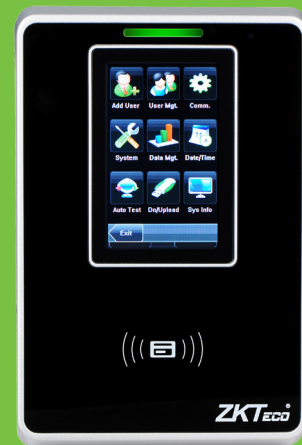

## Touch Screen RFID Access Control Terminal

SC700 is a 125 KHz proximity access control terminal incorporated with 3" TFT LCD. The color display and touch screen operation offer a user-friendly and easy menu management.

When connected with PC through Ethernet, SC700 is managed by ZKAccess 3.5 software. The software provides 2 applications, the access control and time attendance. It can also operate on standalone mode, and transfer data by USB flash drive.

The latest version of SC700 includes Wiegand Input port to connect external proximity reader and it can be used as a controller's external reader using Wiegand Out port. As a professional access control device, it allows time zones and groups, holiday managements, linkage, anti-passback functions etc.

### Feature

- 3-inch TFT color display and touch screen for ease of operation and enrich user experience
- Embedded with PULL firmware which is standard with ZKAccess3.5 management software
- Incorporate with EM card reader and optional Mifare card reader
- Store up to 30,000 cards and 100,000 records
- Relay outputs for electric lock and alarm; Digital inputs for door status sensor and exit switch
- Wiegand input and output for connecting third party card readers or controllers for dual factor authentication
- Audio and Visual indication using speakers and LEDs
- Multi-languages display available on request