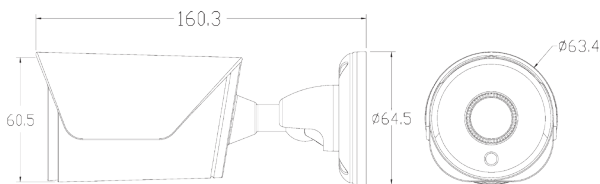

BS-34F11K/BS-34F12K/BS-34F13K

4MP HD 4 in 1 Camera

True WDR

AWB

6KV
Protection

Day&Night

IP67

Features

- IR distance: 10-20m
- DNR, True WDR
- Lightning Protection up to 6KV
- AHD/TVI/CVI/CVBS video output
- IP67 ingress protection
- Video Linkage with Access Control System (BioSecurity 3.0)

Dimensions

Specifications

Model	BS-34F11K	BS-34F12K	BS-34F13K
Camera			
Image Sensor	1/3" 4MP CMOS		
Efective Pixels	2560*1440		
Shutter Time	1/25s~1/50,000s (PAL); 1/30s~1/60,000s (NTSC)		
Image System	PAL/NTSC		
Video Frame System	4MP@25fps (PAL); 4MP@30fps (NTSC)		
IR Distance	10 ~ 20m		
Video Output	AHD/TVI/CVI/CVBS		
Lens	2.8mm	3.6mm	6mm
Lens Mount	M12		
Horizontal FOV	106°	75°	48°
S/N Ratio	≥50dB		
Functions			
OSD	UTC support based on DVR		
AGC	Support		
White Balance	Auto/Manual		
Day & Night	Auto/Manual		
Video Setting	Contrast/Sharpness/Color Gain/Format/True WDR/DNR		
Language	Multi-Language		
General			
Casing	Aluminium alloy		
Ingress Protection	IP67		
Working Environment	-30°C ~ 60°C /Humidity 10%~90°C RH		
Power Supply	DC12V±10% 1.5A		
Power Consumption	3.5W MAX (IR cut off)		
Dimensions	160.3(L)*63.4(W)*64.5(H)mm		
Net Weight	300g		