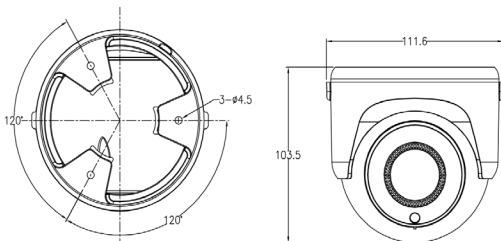

Dimensions

Specifications

Model	EL-52028I
Camera	
Image Size	1920*1080
Image Sensor	2.0MP 1/2.9" Progressive Scan CMOS
Min. illumination	Color: 0.01Lux @ (F1.2,AGC ON); 0 Lux with IR B/W: 0.001Lux @ (F1.2,AGC ON); 0 Lux with IR
Shutter Time	1/25s to 1/10,000s
Lens	2.8-12mm Motorized
Lens Mount	Φ14
Horizontal FOV	29°-104°
Day & Night	IR-Cut filter with auto switch
Digital NR	3D DNR
IR Range	20-30m
Image	
Resolution	1080P(1920*1080), 1.3MP(1280*960), 720P (1280 * 720P), D1, CIF
Main Stream	1080P@25fps
Sub Stream	704*576@25fps
Third Stream	1280*720@25fps
Image Settings	Saturation, Brightness and Contrast are adjustable through Web browser or Client software.
Compression	
Video Compression	H.265/H.264
Bite Rate	32Kbps~8Mbps
Encode Mode	VBR/CBR
Audio	G.711A/G.711Mu/G.726/G.726ASF
Interface	
Ethernet	1*10/100Mbps RJ45 Ethernet port
Audio I/O	N/A
Network	
Network Storage	Support 802.1X
Alarm Trigger	Motion Detection, Privacy Mask, Local Alarm, etc.
Network Protocols	TCP/IP, UDP, HTTP, IGMP, ICMP, DHCP, RTP/RTSP, DNS, DDNS, FTP, NTP, PPPOE, UPNP, SMTP, SNMP
Interface Protocol	ONVIF Profile S/API
ROI	Support 4 fixed region for mainstream and sub stream separately
Line Cross Detection	Cross a pre-defined virtual line, up to 1 pre-defined virtual lines supported
General Function	Anti-flicker, Dual-stream, Image Capture, Password Protection
General	
Temperature	-30 C ~ 60 C
Humidity	10%-90% RH
Power Supply	DC12V±10% 2A, PoE; Max. 3W
Protection Level	IP67
Weight	400g
Dimensions	Φ111.6*105mm