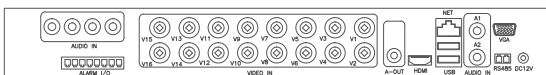

Z316XF-C

H.264 Digital Video Recorder

Features

- Support AHD, TVI, CVI, CVBS, IP video input
- 16CH 1080P/720P recording
- Adopt standard H.264 high profile compression to get high-quality video at much lower bit rate
- Support HDMI up to 1080P output
- Multi-mode recording: manual/timer/motion/sensor
- Support DHCP, FTP, DNS, DDNS, NTP, UPNP, EMAIL Alert
- Cloud services, P2P
- Mobile phone remote monitoring (iOS, Android)
- Multi browser access (IE, Chrome, Firefox, Safari)
- Remote control via IE or CMS : preview, playback, backup, PTZ and configuration
- Dual stream technology for local storage with high definition, remote network transmission and remote surveillance with mobile device
- Cloud P2P function
- ONVIF Profile S supported

Rear Panel

Specifications

Model		Z316XF-C	
System	Compression	H.264	
	OS	Embedded Linux	
Video	Input	BNC * 16CH	
	Record	16CH*1080P@12fps; 8CH*1080P; 16CH*1080N	
	Live view	16CH	
	Playback	16CH	
	Multi-mode		HD Analog: 16CH*1080P@12fps; 8CH*1080P; 16CH*1080N
			Hybrid: 8CH*1080P(HD Analog)+8CH*1080P(IP) IP: 4CH*5MP; 8CH*3MP; 8CH*1080P+8CH*960P
Encode	VBR/CBR		
Audio	Audio I/O	6/1	
	Two-way talk	Yes	
Playback	Search mode	Time/Calendar/Event/Channel	
	Functions	Play, pause, FF, FB, digital zoom	
	HDD	2SATA, up to 8TB/bay	
Storage	Network storage	Yes	
	Local	USB drive, External Hard drive	
Backup	Network backup	Yes	
	RJ45	1*10/100Mbps Ethernet port	
Network	Protocol	TCP/IP,DHCP, FTP, DNS, DDNS, NTP, UPNP	
	HDMI	1*HDMI 1080P	
Port	VGA	1*VGA	
	RS485	1*RS485 , connect to PTZ or keyboard	
	USB port	3*USB2.0	
	Temperature	0 °C ~ + 55 °C	
	Humidity	10% ~ 90% RH	
Others	Power supply	12V/4A	
	Consumption	<10W (Without HDD)	
	Weight	1.8KG	
	Dimensions	350mm(L)* 296mm(W)* 44mm(H)	