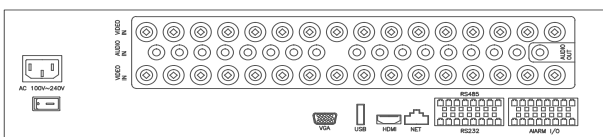

### Specifications

Model		Z332XH-CL	
System	Compression	H.264	
	OS	Embedded Linux	
Video	Input	BNC * 32CH	
	Record	32CH*1080N@12fps	
	Live view	32CH	
	Playback	16CH	
	Multi-mode	HD Analog: 32CH*1080N@12fps	
		Hybrid: 8CH*1080N@12fps(HD Analog)+8CH*960P(IP)	
		IP: 8CH*5MP; 16CH*3MP; 32CH*1080P;	
Encode	VBR/CBR		
Audio	Audio I/O	16/1	
	Two-way talk	Yes	
Playback	Search mode	Time/Calendar/Event/Channel	
	Functions	Play, pause, FF, FB, digital zoom	
	HDD	8 SATA, up to 8TB/bay	
Storage	Network storage	Yes	
	Local	USB drive, External Hard drive	
Backup	Network backup	Yes	
	RJ45	1*10/100Mbps Ethernet port	
Network	Protocol	TCP/IP,DHCP, FTP, DNS, DDNS, NTP, UPNP	
	HDMI	1*HDMI 1080P	
Port	VGA	1*VGA	
	RS485	1*RS485 , connect to PTZ or keyboard	
	USB port	2*USB2.0	
	Temperature	0 °C ~ + 55 °C	
Others	Humidity	10% ~ 90%	
	Power supply	ATX	
	Consumption	<10W (Without HDD)	
	Weight	6KG	
	Dimensions	443mm(L)* 427mm(W)* 92mm(H)	