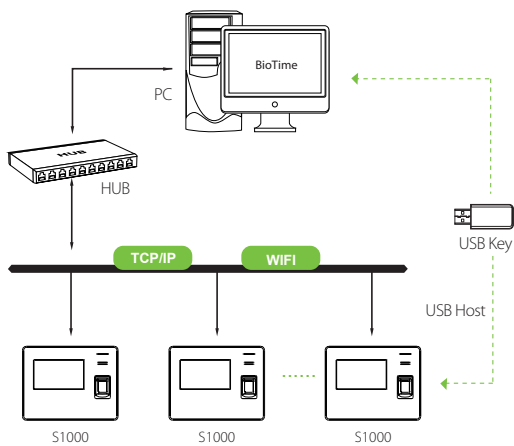

S1000

Fingerprint Time Attendance Terminal

The S1000 is a 4.3-inch touch screen Time Attendance Terminal with elegant design and professional surface treatment. This device is able to support Wi-Fi, GPRS, 3G, and features 20000 fingerprints capacity, especially applicable for some projects' time attendance.

Features

- 4.3" touch screen is user-friendly and very intuitive
- Multi-languages
- 20,000 Fingerprints and 40,000 cards
- Built-in 2000mAh backup battery extends operation time (optional)
- Communication: TCP/IP, USB-host, Optional: Wi-Fi, GPRS, 3G (WCDMA)
- Optional ID, Mifare, HID cards

Specifications

Fingerprint Capacity	20,000
ID Card Capacity	40,000 (Optional)
Record Capacity	200,000
User Capacity	20,000
Display	4.3-inch Touch Screen
Communication	TCP/IP, USB-host
Standard Functions	Work Code, DST, Scheduled-bell, Self-Service Query, Automatic Status Switch, T9 Input, ADMS
Optional Functions	ID/Mifare/HID, Wi-Fi, GPRS, 3G (WCDMA), Backup Battery
Software	BioTime
Power Supply	DC12V 3A
Verification Speed	≤0.5 Sec.
Operating Temp.	0°C - 45°C
Operating Humidity	20% - 80%
Dimension	190.0×147.0×53.8 mm (Length×Width×Thickness)

Configuration

What's in the Box

S1000

Back Plate

Power Adapter

Screws and Holders

Software CD

Backup Battery