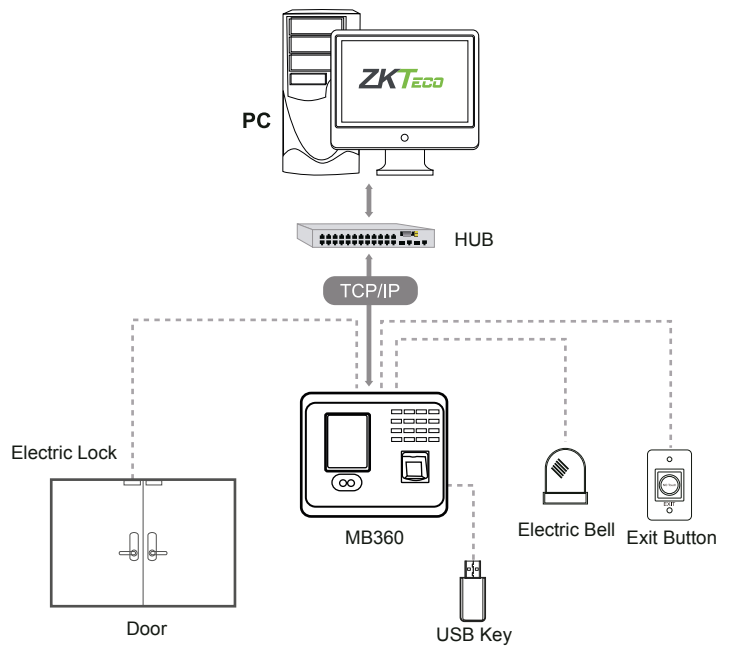

Configuration

ZKTeco Inc.
E-mail: sales@zkteco.com
www.zkteco.com

© Copyright 2016. ZKTeco CO., LTD. ZKTeco Logo is a registered trademark of ZKTeco or a related company. All other product and company names mentioned are used for identification purposes only and may be the trademarks of their respective owners. All specifications are subject to change without notice. All rights reserved.