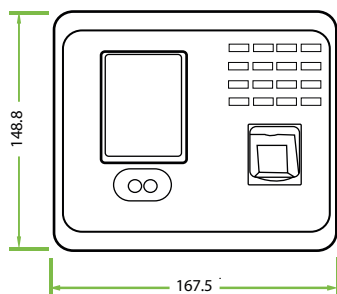

Specifications

Face Capacity	1,500
Fingerprint Capacity	2,000
ID Card Capacity	2,000
Record Capacity	100,000
Display	2.8-inch TFT Screen
Communication	TCP/IP, USB-Host, Wi-Fi (Optional)
Standard Functions	SMS, DTS, Scheduled-bell, Self-Service Query, Automatic Status Switch, T9 Input, Photo ID, Camera, Multi-verification, 12V Output, RS232 Printer (Optional Cable)
Interface for Access Control	3rd Party Electric Lock, Exit Button, Alarm
Optional Functions	ID / MF Cards, Work Code, ADMS
Power Supply	DC 12V 1.5A
Verification Speed	≤1 Sec.
Operating Temp.	0°C - 45°C
Operating Humidity	20% - 80%
Dimension	167.5x148.8x32.2 mm (Length*Width*Thickness)
Net Weight	380g

Dimensions